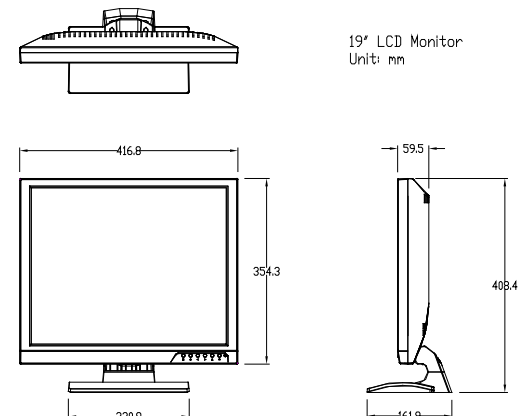

CCTV LED SERIES	A17D3-4D	A19D3-4D
<b>Display</b>		
Screen Size	17"	19"
Max Resolution	1280x1024	1280x1024
Brightness	250cd/m <sup>2</sup>	250cd/m <sup>2</sup>
Pixel Type	Active Matrix TFT	Active Matrix TFT
Pixel Pitch	0.264(H) x 0.264(V)	0.294(H) x 0.294(V)
Display Color	16.7 Million	16.7 Million
Backlit	LED	LED
Contrast Ratio	800:1	800:1
Aspect Ratio	4:3	4:3
Viewing Angle (H/V)	170° / 160°	170° / 160°
Response Time	5ms	5ms
Video System	NTSC/PAL	NTSC/PAL
<b>Interface</b>		
Video In/Out (BNC Type)	2/2	2/2
S-video In/Out	N/A	N/A
VGA Input (15Pin D-Sub)	1	1
HDMI In	1	1
Audio In/Out (RCA Type)	1/1	1/1
PC Stereo In	1	1
<b>Audio</b>		
Built In speaker	Yes (1.5W x 2 )	Yes (1.5W x 2 )
<b>Special Features</b>		
3D Comb Filter	YES	YES
3D De-Interlace	YES	YES
Multi-Language	English · German · French · Italian · Spanish · Russia · Turkish · Japanese · Polish	
Key Lock Function	Optional	Optional
<b>Dimension</b>		
Net (WxHxD)	379x378x162 (mm)	417x408x162 (mm)
Packing(WxHxD)(1pcs/Box)	500x160x570 (mm)	500x160x570 (mm)
Weight	N.W.: 3.4kgs G.W.: 4.93kgs	N.W.: 3.5kgs G.W.: 5.02kgs
<b>Cabinet</b>		
Finish/Tilt Stand	Black/Yes	
<b>Mount</b>		
Vesa Mounts Size	75mm x 75mm	75mm x 75mm
Wall	Optional	Optional
Ceiling	Optional	Optional
Rack	Optional	Optional
<b>Power</b>		
Electrical Ratings	DC12V ( AC100-240 【 50 / 60 】 )	
Consumption < On	35W Max	35W Max
<b>Regulations</b>		
	FCC-DOC, CE, ROHS	

### A17D3-4D Dimension

### A19D3-4D Dimension

\* Design and Specs are subject to change without any notice