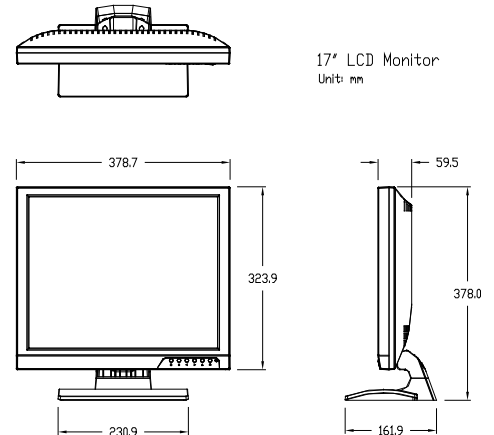

leading the edge of security surveillance displays

CCTV LED SERIES	A17D3-4D	A19D3-4D
<b>Display</b>		
Screen Size	17"	19"
Max Resolution	1280x1024	1280x1024
Brightness	250cd/m <sup>2</sup>	250cd/m <sup>2</sup>
Pixel Type	Active Matrix TFT	Active Matrix TFT
Pixel Pitch	0.264(H) x 0.264(V)	0.294(H) x 0.294(V)
Display Color	16.7 Million	16.7 Million
Backlit	LED	LED
Contrast Ratio	800:1	800:1
Aspect Ratio	4:3	4:3
Viewing Angle (H/V)	170° / 160°	170° / 160°
Response Time	5ms	5ms
Video System	NTSC/PAL	NTSC/PAL
<b>Interface</b>		
Video In/Out (BNC Type)	2/2	2/2
S-video In/Out	N/A	N/A
VGA Input (15Pin D-Sub)	1	1
HDMI In	1	1
Audio In/Out (RCA Type)	1/1	1/1
PC Stereo In	1	1
<b>Audio</b>		
Built In speaker	Yes (1.5W x 2 )	Yes (1.5W x 2 )
<b>Special Features</b>		
3D Comb Filter	YES	YES
3D De-Interlace	YES	YES
Multi-Language	English · German · French · Italian · Spanish · Russia · Turkish · Japanese · Polish	
Key Lock Function	Optional	Optional
<b>Dimension</b>		
Net (WxHxD)	379x378x162 (mm)	417x408x162 (mm)
Packing(WxHxD)(1pcs/Box)	500x160x570 (mm)	500x160x570 (mm)
Weight	N.W.: 3.4kgs G.W.: 4.93kgs	N.W.: 3.5kgs G.W.: 5.02kgs
<b>Cabinet</b>		
Finish/Tilt Stand	Black/Yes	
<b>Mount</b>		
Vesa Mounts Size	75mm x 75mm	75mm x 75mm
Wall	Optional	Optional
Ceiling	Optional	Optional
Rack	Optional	Optional
<b>Power</b>		
Electrical Ratings	DC12V ( AC100-240 【 50 / 60 】 )	
Consumption < On	35W Max	35W Max
<b>Regulations</b>		
	FCC-DOC, CE, ROHS	

### A17D3-4D Dimension

### A19D3-4D Dimension

\* Design and Specs are subject to change without any notice