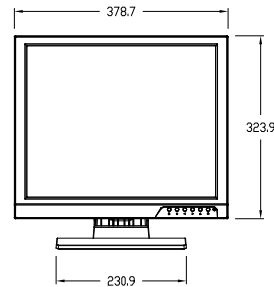

CCTV LED SERIES	A17D3-LED	A19D3-LED
Display		
Screen Size	17"	19"
Max Resolution	1280x1024	1280x1024
Brightness	300cd/m ²	300cd/m ²
Pixel Type	Active Matrix TFT	Active Matrix TFT
Pixel Pitch	0.264(H) x 0.264(V)	0.294(H) x 0.294(V)
Display Color	16.7 Million	16.7 Million
Backlit	LED	LED
Contrast Ratio	1000:1	1000:1
Aspect Ratio	4:3	4:3
Viewing Angle (H/V)	170° / 160°	170° / 160°
Response Time	5ms	5ms
Video System	NTSC/PAL	NTSC/PAL
Interface		
Video In/Out (BNC Type)	2/2	2/2
S-video In/Out	N/A	N/A
VGA In/Out (15Pin D-Sub)	1	1
HDMI In	1	1
Audio In/Out (RCA Type)	1/1	1/1
PC Stereo In	1	1
Audio		
Built In speaker	Yes (1.5W x 2)	Yes (1.5W x 2)
Special Features		
3D Comb Filter	YES	YES
3D De-Interlace	YES	YES
Multi-Language	English · German · French · Italian · Spanish · Russia · Turkish · Japanese · Polish	
Key Lock Function	Optional	Optional
Dimension		
Net (WxHxD)	379x378x162 (mm)	417x408x162 (mm)
Packing(WxHxD)(1pcs/Box)	500x160x570 (mm)	500x160x570 (mm)
Weight	N.W.: 3.17kgs G.W.: 4.7kgs	N.W.: 3.22kgs G.W.: 4.74kgs
Cabinet		
Finish/Tilt Stand	Black/Yes	
Mount		
Vesa Mounts Size	75mm x 75mm	75mm x 75mm
Wall	Optional	Optional
Ceiling	Optional	Optional
Rack	Optional	Optional
Power		
Electrical Ratings	DC12V (AC100-240 【 50 / 60 】)	
Consumption < On	15W Max	20W Max
Regulations FCC-DOC, CE, ROHS		

A17D3-LED Dimension

17" LCD Monitor
Unit: mm

A19D3-LED Dimension

19" LCD Monitor
Unit: mm

* Design and Specs are subject to change without any notice