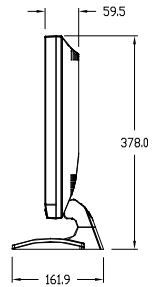

CCTV LED SERIES	A17D3-LED	A19D3-LED
Display		
Screen Size	17"	19"
Max Resolution	1280x1024	1280x1024
Brightness	300cd/m ²	300cd/m ²
Pixel Type	Active Matrix TFT	Active Matrix TFT
Pixel Pitch	0.264(H) x 0.264(V)	0.294(H) x 0.294(V)
Display Color	16.7 Million	16.7 Million
Backlit	LED	LED
Contrast Ratio	1000:1	1000:1
Aspect Ratio	4:3	4:3
Viewing Angle (H/V)	170° / 160°	170° / 160°
Response Time	5ms	5ms
Video System	NTSC/PAL	NTSC/PAL
Interface		
Video In/Out (BNC Type)	2/2	2/2
S-video In/Out	N/A	N/A
VGA In/Out (15Pin D-Sub)	1	1
HDMI In	1	1
Audio In/Out (RCA Type)	1/1	1/1
PC Stereo In	1	1
Audio		
Built In speaker	Yes (1.5W x 2)	Yes (1.5W x 2)
Special Features		
3D Comb Filter	YES	YES
3D De-Interlace	YES	YES
Multi-Language	English · German · French · Italian · Spanish · Russia · Turkish · Japanese · Polish	
Key Lock Function	Optional	Optional
Dimension		
Net (WxHxD)	379x378x162 (mm)	417x408x162 (mm)
Packing(WxHxD)(1pcs/Box)	500x160x570 (mm)	500x160x570 (mm)
Weight	N.W.: 3.17kgs G.W.: 4.7kgs	N.W.: 3.22kgs G.W.: 4.74kgs
Cabinet		
Finish/Tilt Stand	Black/Yes	
Mount		
Vesa Mounts Size	75mm x 75mm	75mm x 75mm
Wall	Optional	Optional
Ceiling	Optional	Optional
Rack	Optional	Optional
Power		
Electrical Ratings	DC12V (AC100-240 【 50 / 60 】)	
Consumption < On	15W Max	20W Max
Regulations FCC-DOC, CE, ROHS		

A17D3-LED Dimension

17" LCD Monitor
Unit: mm

A19D3-LED Dimension

19" LCD Monitor
Unit: mm

* Design and Specs are subject to change without any notice