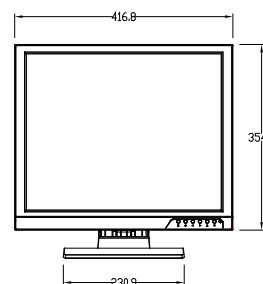

CCTV LED SERIES	A17D3-LED	A19D3-LED
Display		
Screen Size	17"	19"
Max Resolution	1280x1024	1280x1024
Brightness	300cd/m ²	300cd/m ²
Pixel Type	Active Matrix TFT	Active Matrix TFT
Pixel Pitch	0.264(H) x 0.264(V)	0.294(H) x 0.294(V)
Display Color	16.7 Million	16.7 Million
Backlit	LED	LED
Contrast Ratio	1000:1	1000:1
Aspect Ratio	4:3	4:3
Viewing Angle (H/V)	170° / 160°	170° / 160°
Response Time	5ms	5ms
Video System	NTSC/PAL	NTSC/PAL
Interface		
Video In/Out (BNC Type)	2/2	2/2
S-video In/Out	N/A	N/A
VGA In/Out (15Pin D-Sub)	1	1
HDMI In	1	1
Audio In/Out (RCA Type)	1/1	1/1
PC Stereo In	1	1
Audio		
Built In speaker	Yes (1.5W x 2)	Yes (1.5W x 2)
Special Features		
3D Comb Filter	YES	YES
3D De-Interlace	YES	YES
Multi-Language	English · German · French · Italian · Spanish · Russia · Turkish · Japanese · Polish	
Key Lock Function	Optional	Optional
Dimension		
Net (WxHxD)	379x378x162 (mm)	417x408x162 (mm)
Packing(WxHxD)(1pcs/Box)	500x160x570 (mm)	500x160x570 (mm)
Weight	N.W.: 3.17kgs G.W.: 4.7kgs	N.W.: 3.22kgs G.W.: 4.74kgs
Cabinet		
Finish/Tilt Stand	Black/Yes	
Mount		
Vesa Mounts Size	75mm x 75mm	75mm x 75mm
Wall	Optional	Optional
Ceiling	Optional	Optional
Rack	Optional	Optional
Power		
Electrical Ratings	DC12V (AC100-240 【 50 / 60 】)	
Consumption < On	15W Max	20W Max
Regulations FCC-DOC, CE, ROHS		

A17D3-LED Dimension

17" LCD Monitor
Unit: mm

A19D3-LED Dimension

19" LCD Monitor
Unit: mm

* Design and Specs are subject to change without any notice