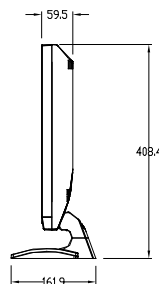

CCTV LED SERIES	A17D3-LED	A19D3-LED
Display		
Screen Size	17"	19"
Max Resolution	1280x1024	1280x1024
Brightness	300cd/m ²	300cd/m ²
Pixel Type	Active Matrix TFT	Active Matrix TFT
Pixel Pitch	0.264(H) x 0.264(V)	0.294(H) x 0.294(V)
Display Color	16.7 Million	16.7 Million
Backlit	LED	LED
Contrast Ratio	1000:1	1000:1
Aspect Ratio	4:3	4:3
Viewing Angle (H/V)	170° / 160°	170° / 160°
Response Time	5ms	5ms
Video System	NTSC/PAL	NTSC/PAL
Interface		
Video In/Out (BNC Type)	2/2	2/2
S-video In/Out	N/A	N/A
VGA In/Out (15Pin D-Sub)	1	1
HDMI In	1	1
Audio In/Out (RCA Type)	1/1	1/1
PC Stereo In	1	1
Audio		
Built In speaker	Yes (1.5W x 2)	Yes (1.5W x 2)
Special Features		
3D Comb Filter	YES	YES
3D De-Interlace	YES	YES
Multi-Language	English · German · French · Italian · Spanish · Russia · Turkish · Japanese · Polish	
Key Lock Function	Optional	Optional
Dimension		
Net (WxHxD)	379x378x162 (mm)	417x408x162 (mm)
Packing(WxHxD)(1pcs/Box)	500x160x570 (mm)	500x160x570 (mm)
Weight	N.W.: 3.17kgs G.W.: 4.7kgs	N.W.: 3.22kgs G.W.: 4.74kgs
Cabinet		
Finish/Tilt Stand	Black/Yes	
Mount		
Vesa Mounts Size	75mm x 75mm	75mm x 75mm
Wall	Optional	Optional
Ceiling	Optional	Optional
Rack	Optional	Optional
Power		
Electrical Ratings	DC12V (AC100-240 【 50 / 60 】)	
Consumption < On	15W Max	20W Max
Regulations FCC-DOC, CE, ROHS		

A17D3-LED Dimension

17" LCD Monitor
Unit: mm

A19D3-LED Dimension

19" LCD Monitor
Unit: mm

* Design and Specs are subject to change without any notice