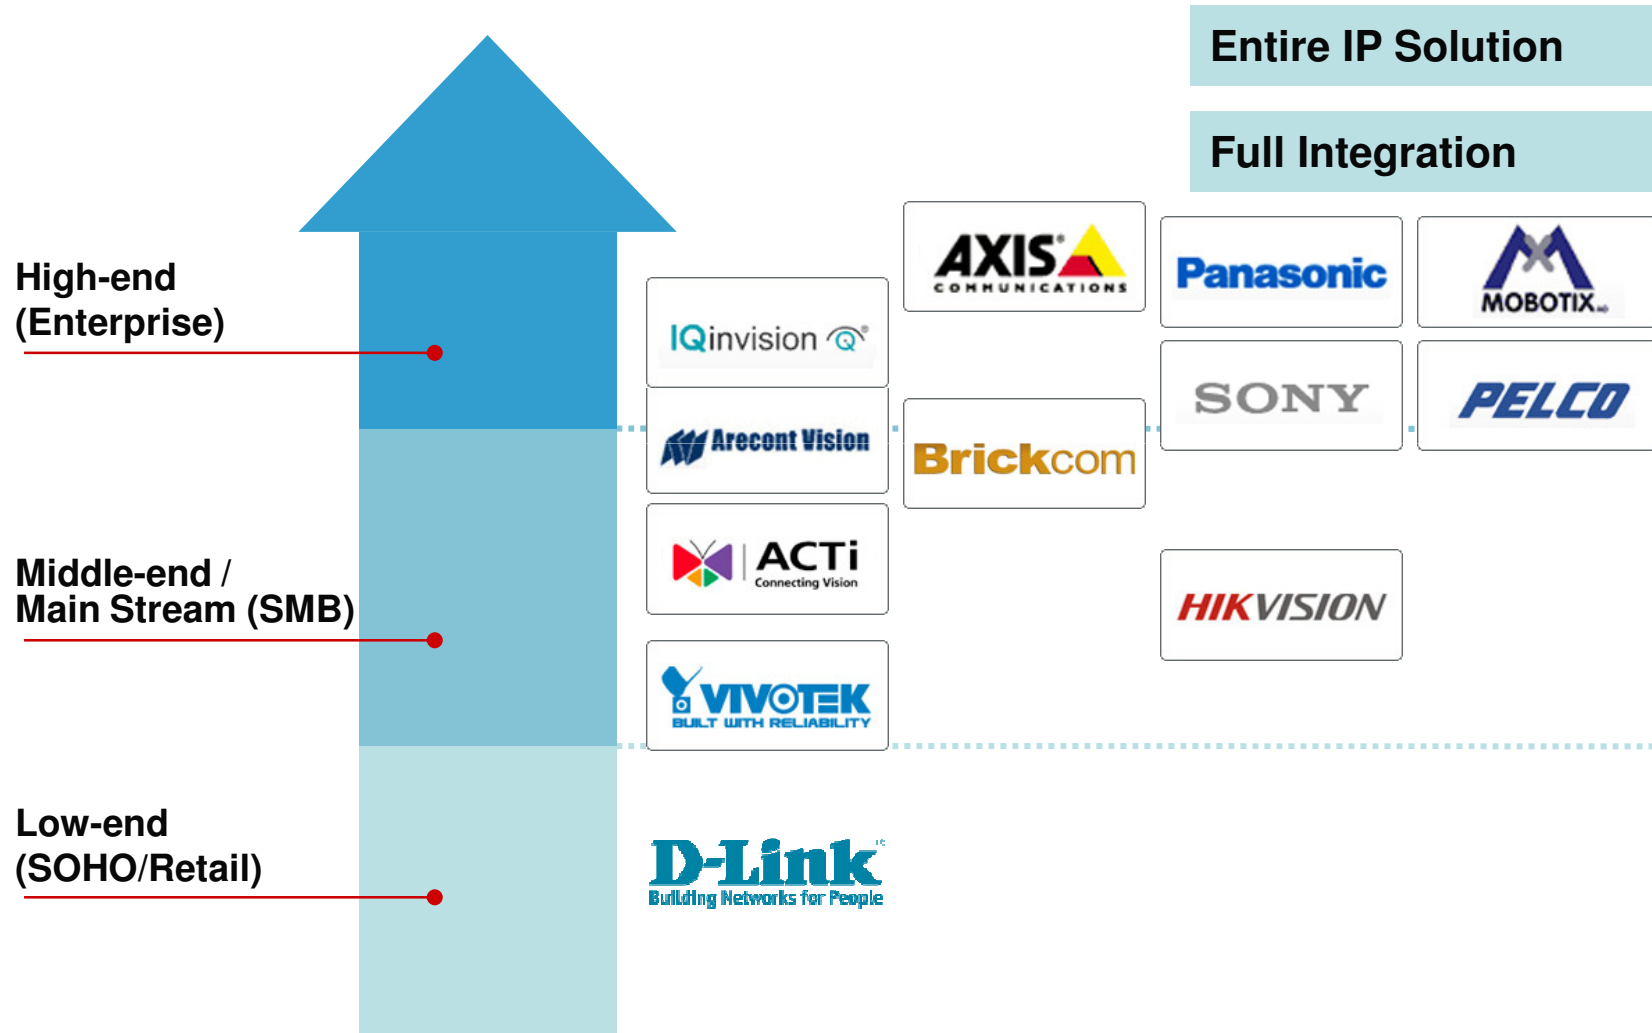

## UK Benchmark testing

FB-100Ap attended the Benchmark testing in UK and got very superior review.

**BENCHMARK RATINGS**

Product Design:	85%
Features and Functions:	85%
Ease of Installation:	82%
Image Quality:	88%
Performance:	85%
Overall Rating:	85%

# Brickcom Positioning and Market segment