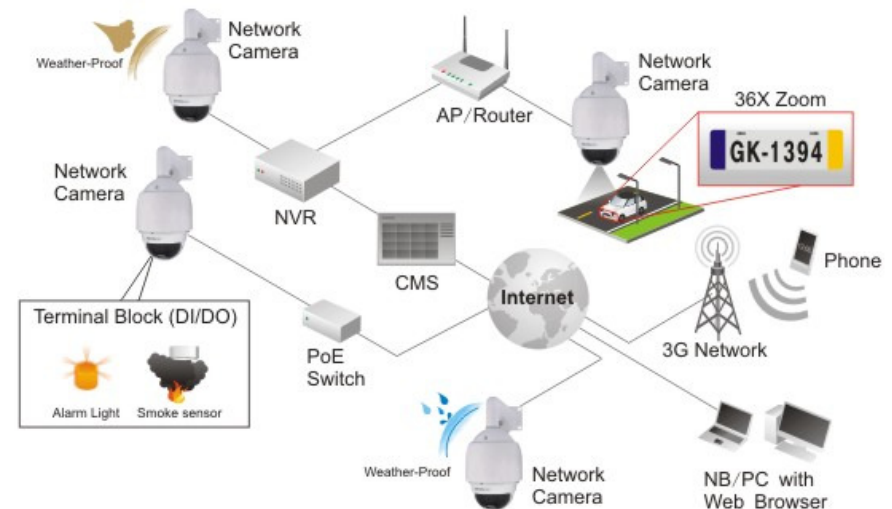

Brickcom Solutions

Speed Dome series camera

www.brickcom.com

OSD-040 36x Series

- > Sony Super HAD II CCD Sensor with Effio DSP in D1 Resolution
- > 36x Optical Zoom
- > 360° Endless Pan, 200° Tilt
- > MPEG-4 / MJPEG / H.264 Triple Codec Compression
- > 3D Privacy Masks for Private Area Protection

OSD-040D 36X VGA/ 2-way audio/ NTSC

OSD-040E 36X VGA/ 2-way audio/ PAL