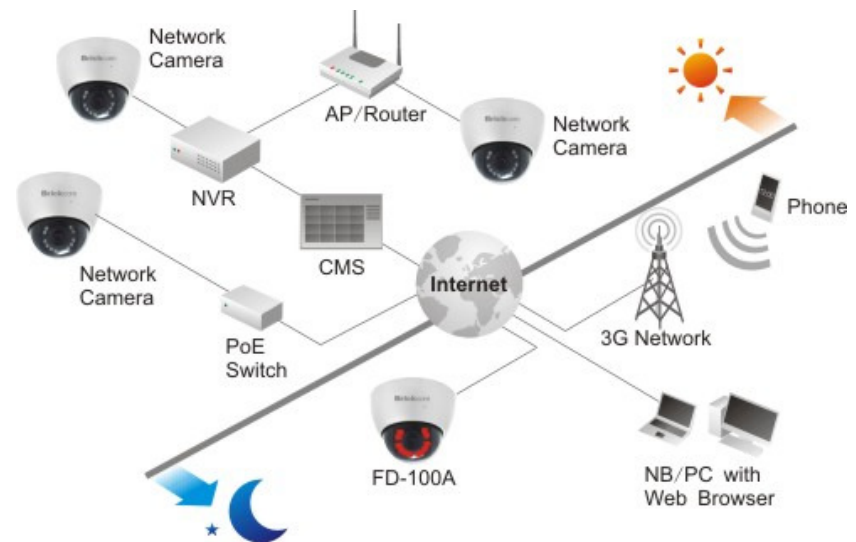

Brickcom Solutions

Fixed Dome series cameras

www.brickcom.com

Megapixel
Day & Night

FD-100A Series

- **FD-100Ap**   1 Mpx/ 2- way audio/ DC-iris/ IR LED
- **FD-130Ap**   1.3 Mpx/ 2way audio/ DC-iris/ IR LED
- **FD-300Ap**   3 Mpx/ 2-way audio/ DC-iris/ IR LED