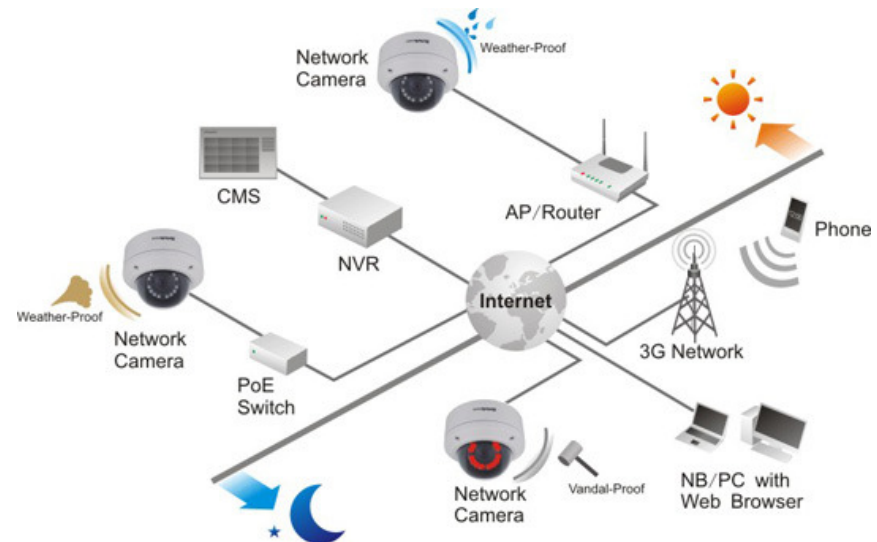

Brickcom Solutions

Vandal Dome series cameras

www.brickcom.com

**Megapixel
Day & Night**

Megapixel Day & Night
Vandal Dome Network Camera

OSD-040 36x Series

- > Wide View Coverage
- > Built-in IR Illuminator LEDs/ Removable IR-cut Filter / Auto Light Sensor for Day and Night
- > Supports MPEG-4 / MJPEG / H.264 Codec Compression
- > High Power POE
- > 1 DI/DO for External Alarm and Sensor Device
- > EasyConfig for easy set up and GUI Integration
- > Supports 3G portable devices
- > Vandal-Proof and Weather-Proof (IP66)
- > Built-in Fan and Heater

- **VD-100Ap**   1 Mpx/ 2- way audio/ DC-iris/ IR LED/ vandal proof
- **VD-130Ap**   1.3 Mpx/ 2way audio/ DC-iris/ IR LED/ vandal proof
- **VD-300Ap**   3 Mpx/ 2-way audio/ DC-iris/ IR LED/ vandal proof