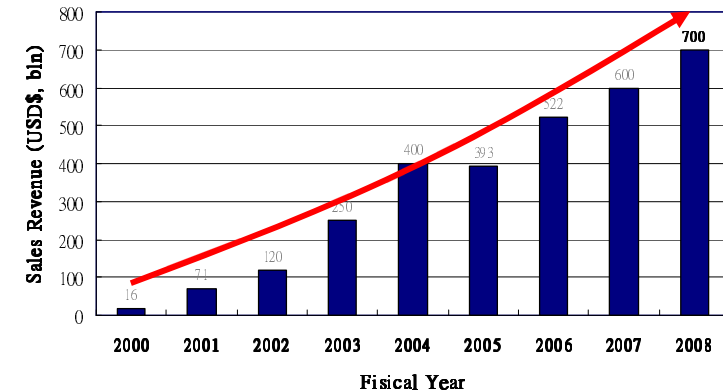

◆ **Founded:** 1991

◆ **Headquarter:** Hsinchu, Industrial Park, Taiwan.

◆ **Employees:** Over 4500 worldwide

2010 : US \$730M

2009 : US \$590M

2008 : US \$720M

2007 : US \$560M

2002: Listed on the Taiwan Stock Market