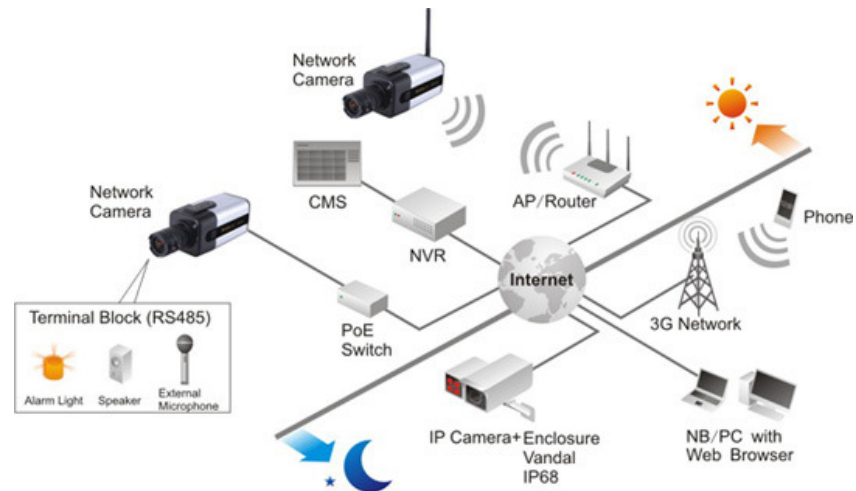

FB-100A Series

- > MPEG-4, MJPEG and H.264 Triple Codec Compression
- > Simultaneous Dual stream for Optimized Quality and Bandwidth
- > 1 DI/DO for External Alarm and Sensor Device
- > Built-in SD/SDHC Memory Card Slot for Local Storage
- > Built-in 802.3af Compliant POE (Power Over Ethernet)
- > Removable IR-Cut Filter for Day and Night Function
- > Supports WiMAX, Digital Frame, Power Line Application
- > 802.11 b/g/n Compliance Wireless Connectivity (WFB-100A)
- > WPS Function Support for Easy Wireless Network Setup (WFB-100A)
- > Supports IVA (Intelligence Video Analysis) Function (FB-100Aa /WFB-100Aa)

FB-100Ae	1 Mpx
WFB-100Ae	1 Mpx/ WiFi
FB-100Ap	1 Mpx/ SD slot
WFB-100Ap	1 Mpx/ WiFi/ SD slot
FB-130Np	1.3 Mpx/ superior night vision/ SD slot
WFB-130Np	1.3 Mpx/ superior night vision/ WiFi/ SD slot
FB-300Ap	3 Mpx/ SD slot
WFB-300Ap	3 Mpx/ WiFi/ SD slot