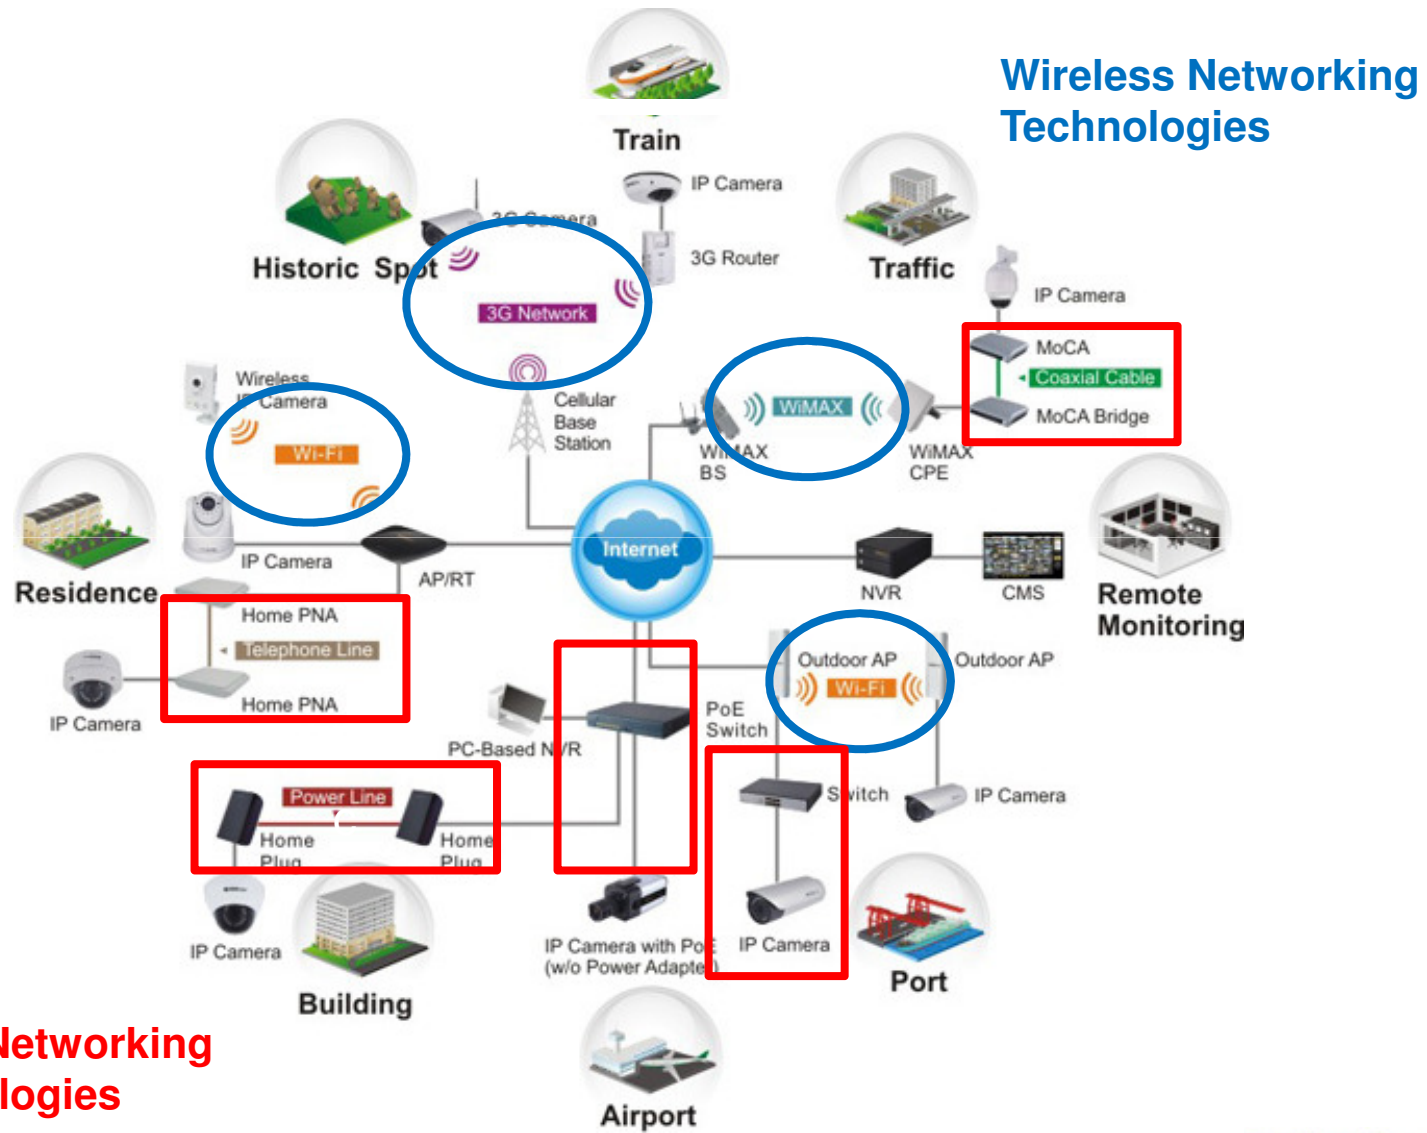

Expert in IP Surveillance BrickOne Solution®

www.brickcom.com

**Wired Networking
Technologies**