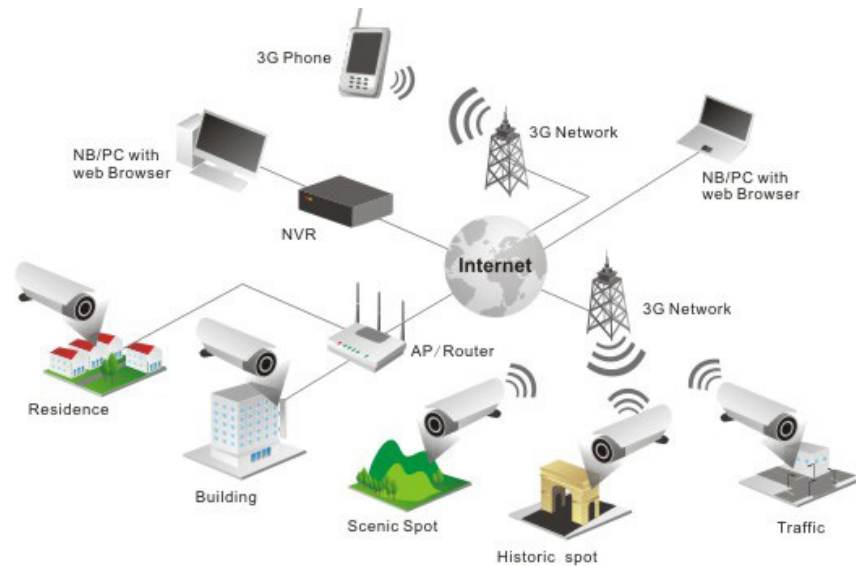

Bullet Series

- > MPEG-4 / MJPEG / H.264 Triple Codec Compression with Dual Simultaneous Streaming
- > High power POE
- > Built-in SD/SDHC Memory Card Slot for Local Storage
- > 1 DI/DO for External Alarm and Sensor Device

- **OB-100Ae** 1 Mpx
- **WOB-100Ae** 1 Mpx/ WiFi
- **OB-100Ap** 1 Mpx/ Micro SD/ -40~60 °C
- **WOB-100Ap** 1 Mpx/ WiFi/ Micro SD/ -40~60 °C
- **GOB-100Ap** 1 Mpx/ 3G/ Micro SD/ -40~60 °C
- **OB-130Np** 1.3 Mpx/ superior night vision/ Micro SD/ -40~60 °C
- **WOB-130Np** 1.3 Mpx/ superior night vision/ WiFi/ Micro SD/ -40~60 °C
- **GOB-130Np** 1.3 Mpx/ superior night vision/ 3G Micro SD/ -40~60 °C