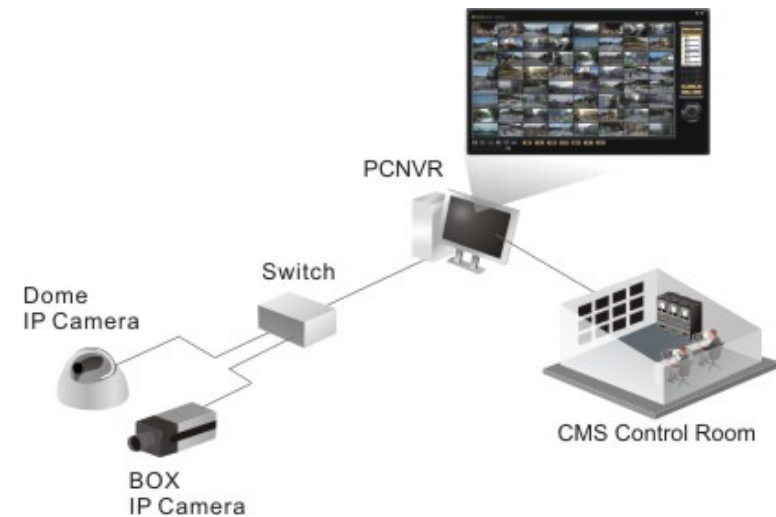

## NVR series (standalone & PC-based)

www.brickcom.com

- BRC64** Up to 64-ch standard PC-based NVR (free bundle, can upgrade to RC64-Pro)
- BRC64-Pro** Up to 64-ch professional PC-based NVR
- NR-04A** Up to 4-ch standalone NVR
- NR-1604** Up to 16-ch standalone NVR

## Standalone NVR

Network Video Recorder

### NVR Series

- > User-Level Access Control
- > High Quality Live-Streaming & Video Playback
- > Export Playback Videos to AVI
- > Advanced PTZ Control
- > Linux-Embedded Operating System
- > Customizable Automatic/Manual Alerts
- > Pure Web-Based Administration