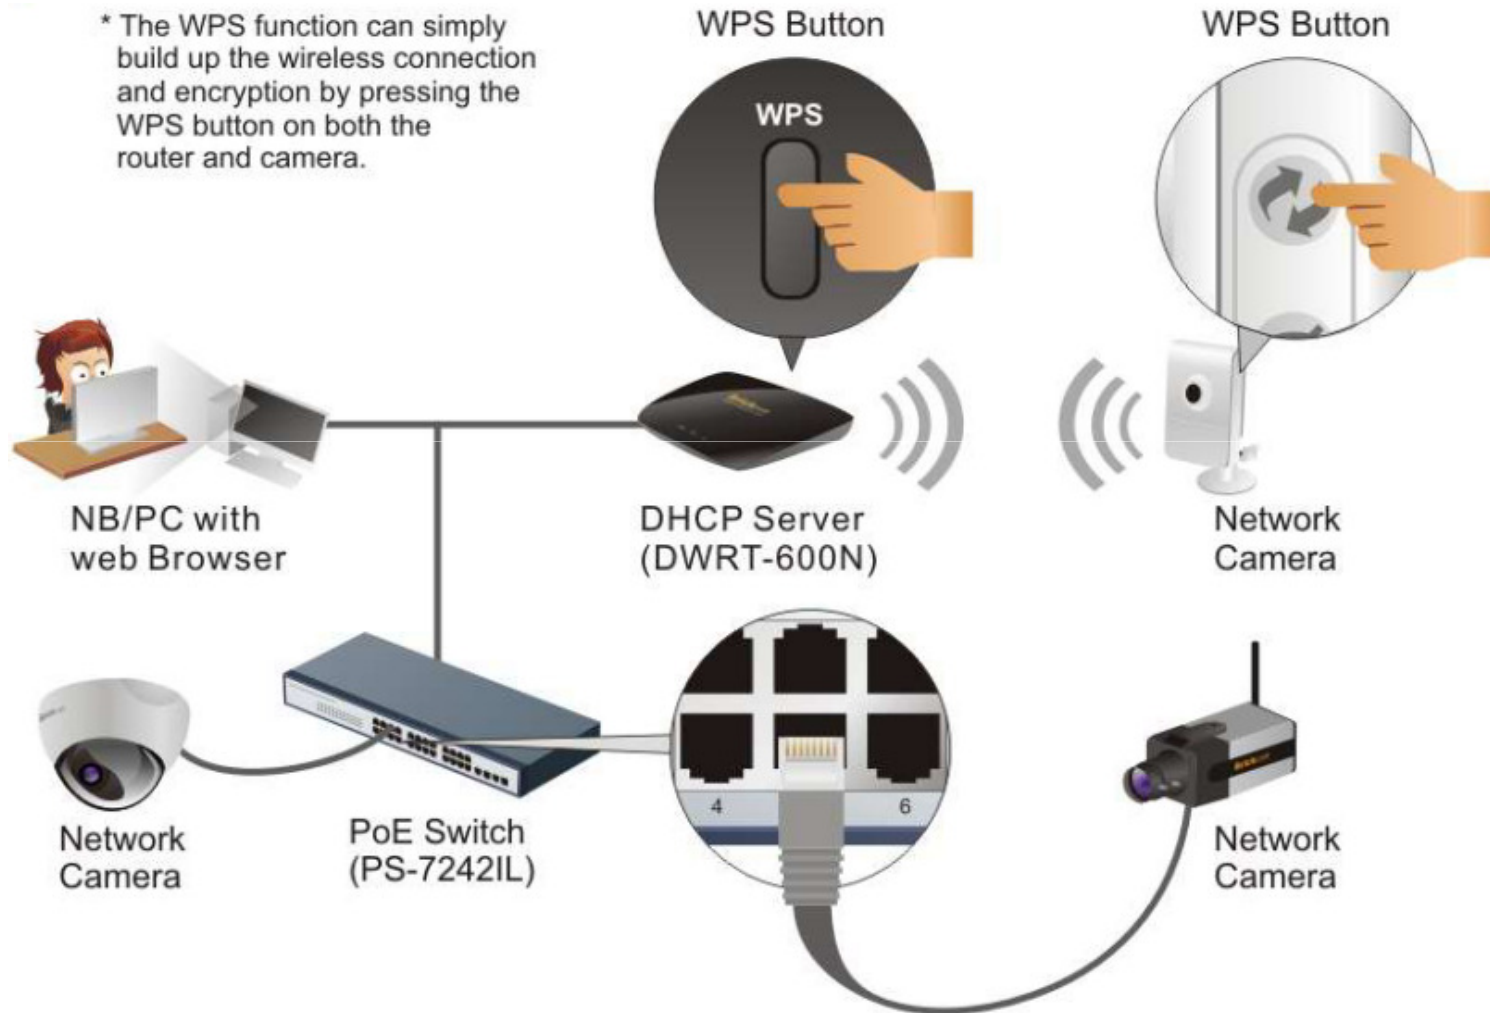

Expert in IP Surveillance Quick Installation- WPS

www.brickcom.com