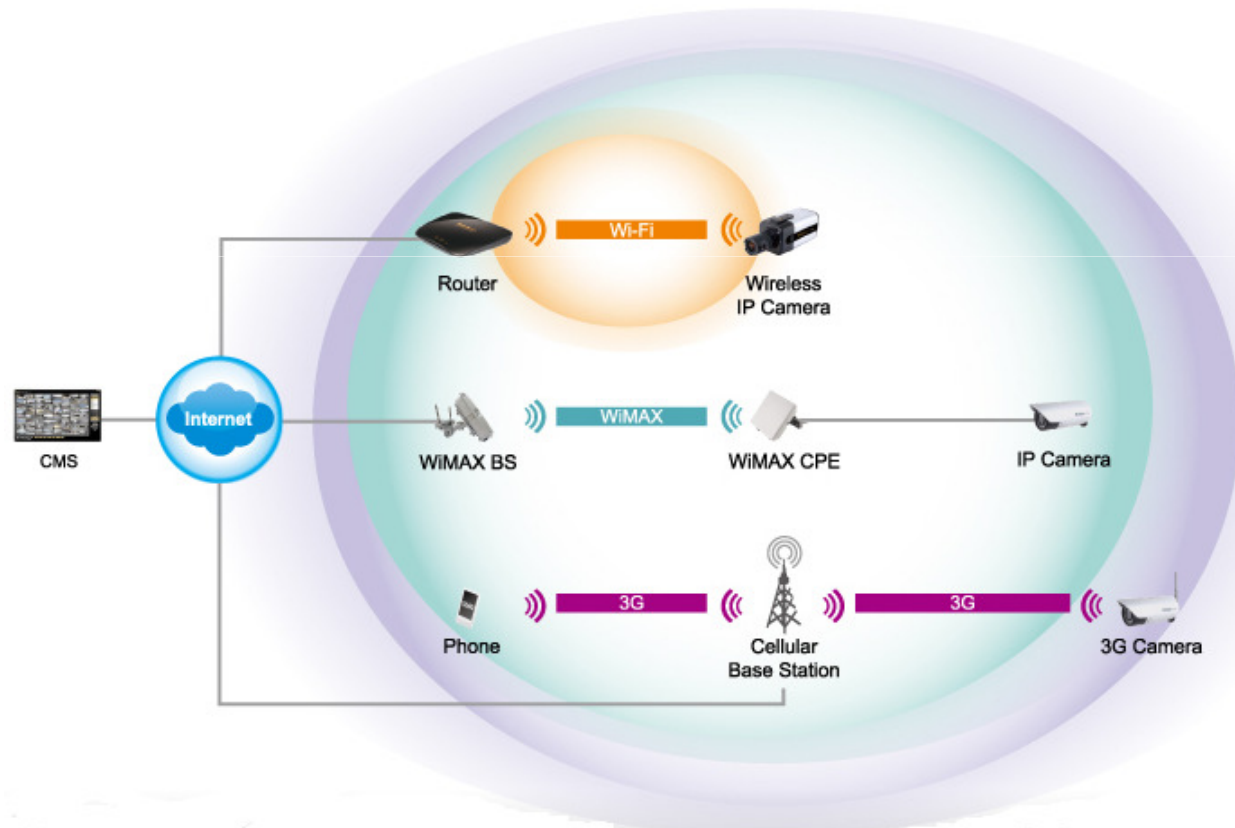

# Expert in IP surveillance Advanced Wireless Solutions

www.brickcom.com

**Brickcom**

**Wireless Solutions**

Wi-Fi N  
WiMAX  
3G

## Wi-Fi

- > Range : 1200 feet
- > Effective Throughput: 75Mbps

## WiMAX

- > Range : Anywhere  
(Line-of-sight Distance : 5 miles)
- > Effective Throughput: 40Mbps

## 3G

- > Range: Anywhere
- > Effective Throughput: 700Kbps