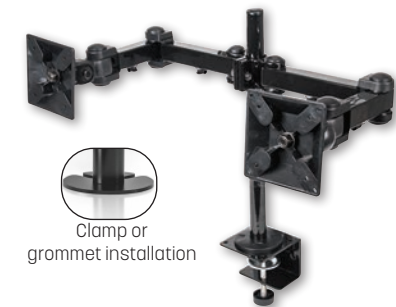

### Single Monitor Desk Mount

[461542]

- Detachable VESA Plate Design: enables easy installation
- Cable Management: keep everything organized
- 360° Rotary VESA Plate: for more viewing experience
- Extended arm and free rotated double joint
- Two Mounting Options: both desk clamp and grommet are included
- Freely Adjusting Height: for an optimal ergonomic position

### Monitor Desk Mount with Laptop Holder

[462136]

Screen Size  
13"-32"

Weight Capacity  
8kg/17.6lbs

VESA Compatible  
75x75 100x100

Tilt Range  
+90°--35°

Swivel Range  
+90°--90°

Screen Rotation  
360°

Cable Management

Clamp or grommet installation

- Cable Management: keep everything organized
- 360° Rotary VESA Plate: for more viewing experience
- Extended arm and free rotated double joint
- Freely Adjusting Height: for an optimal ergonomic position

Cable Management

Clamp or grommet installation

- Detachable VESA Plate Design: enables easy installation
- Cable Management: keep everything organized
- 360° Rotary VESA Plate: for more viewing experience
- Extended arm and free rotated double joint
- Two Mounting Options: both desk clamp and grommet are included
- Freely Adjusting Height: for an optimal ergonomic position