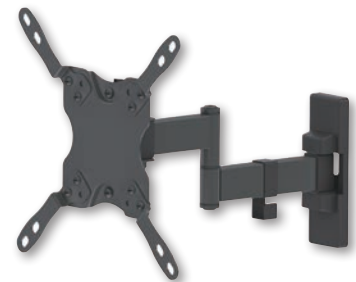

- Built-In Level Adjustment: ensures perfect positioning
- Direction Indicator: assures correct installation
- Sturdy Steel Construction: provides a solid and long-lasting performance
- Cable Management: keep everything organized
- Detachable VESA Plate Design: enables easy installation

### Full-Motion TV Wall Mount

[461382]

Screen Size  
13"-27"

Weight Capacity  
20 kg

Tilt Range  
+5°~-12°

Swivel Range  
+90°~-90°

Screen Level  
+3°~-3°

Cable Management

VESA Compatible  
75x75, 100x100

- Free-Tilting Design: makes easy forward or backward adjustment for better viewing and reduced glare
- Direction Indicator: assures correct installation
- Sturdy Steel Construction: provides a solid and long-lasting performance
- Cable Management: keep everything organized
- Detachable VESA Plate Design: enables easy installation