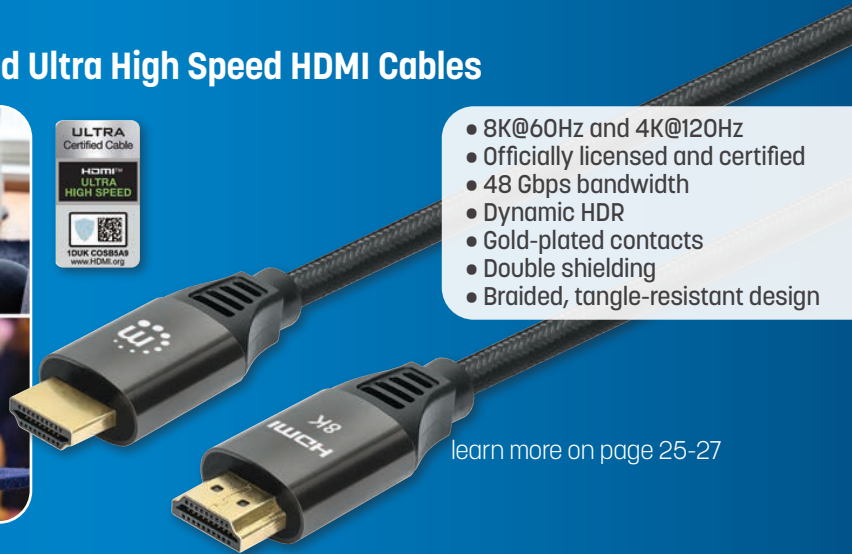

## Reseller Technology Essentials 2022

Featuring 8K@60Hz Certified Ultra High Speed HDMI Cables

- 8K@60Hz and 4K@120Hz
- Officially licensed and certified
- 48 Gbps bandwidth
- Dynamic HDR
- Gold-plated contacts
- Double shielding
- Braided, tangle-resistant design