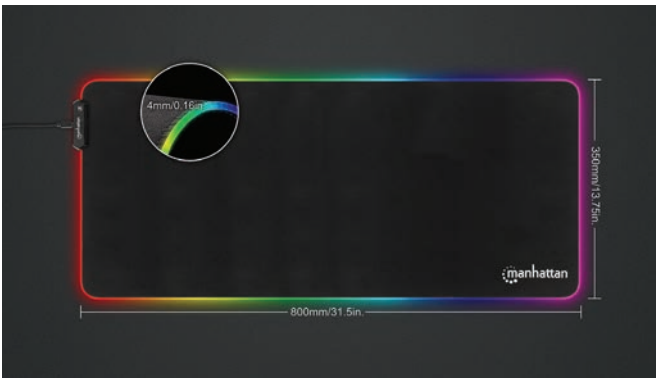

**XXL RGB LED Gaming Mousepad with Wireless Charger - 10 W**

**NEW**

[425513] Water-resistant 800 x 300 mm Surface, Qi®-compatible Wireless Charging Pad up to 10 W, Adjustable Color-LED Lighting Modes

**XXL RGB LED Gaming Mousepad**