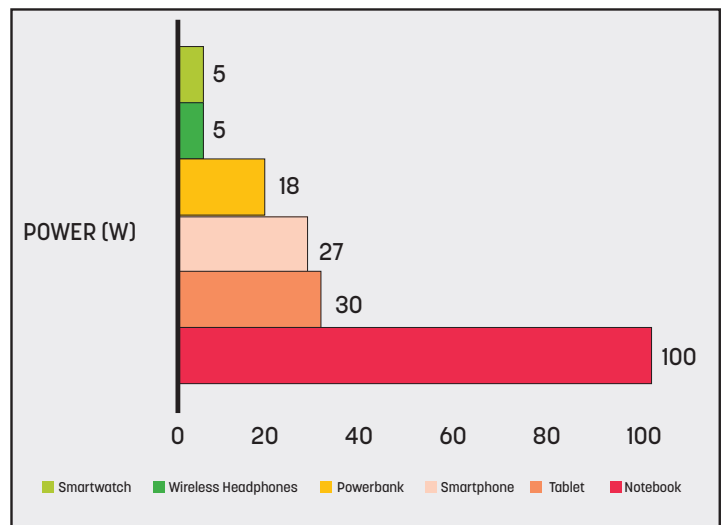

Charging method	Device	Cable	Charging time (up to 50%)	Rated power
Fast Charge for iOS	iPhone 12	Lightning/USB-C	30 minutes	18 W+
Fast Charge for iOS	iPhone X	Lightning/USB-C	30 minutes	18 W+
Fast Charge for iOS	iPad Pro	Lightning/USB-C	30 minutes	27 W+
PD for Android	Google Pixel 4	USB-C/USB-C	37 minutes	18 W+
PD for Android	Google Pixel 4 XL	USB-C/USB-C	37 minutes	18 W+

What is USB 3.2 Gen 1 and Gen 2?

New Name	Old Name	Original Name	SuperSpeed Name	Max. Speed
USB 3.2 Gen 1	USB 3.1 Gen 1	USB 3.0	SuperSpeed USB	5 Gbps
USB 3.2 Gen 2	USB 3.1 Gen 2	USB 3.1	SuperSpeed USB 10Gbps	10 Gbps
USB 3.2 Gen 2x2	N/A	USB 3.2	SuperSpeed USB 20Gbps	20 Gbps

USB 3.2 Gen 1 is formerly known as USB 3.0 and also called SuperSpeed USB. The spec transmits data at up to 5 Gbps (0.625 GB/s). Power can be supplied at up to 5 volts and 1.5 amps (7.5 watts). USB 3.2 Gen 1 cannot supply power while it transmits data. USB 3.2 Gen 2 is also known as SuperSpeed+. It can transmit data at up to 10 Gbps (1.25 GB/s). Power is supplied at up to 20 volts and five amps (100 watts). USB 3.2 Gen 2 can supply power and transmit data at the same time.