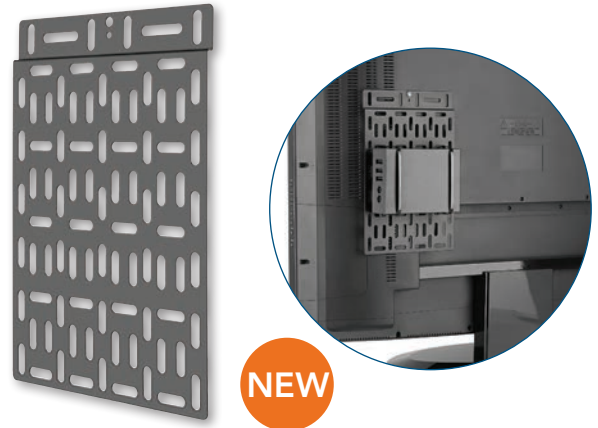

**Angled Design**

fits over baseboards while providing increased stability

Screen Size  
32"-70"

Weight Capacity  
40 kg

Tilt Range  
+3°~-10°

Height Adjustable  
1057, 1115 & 1173 mm

Spring  
Lock

Cable  
Management

VESA Compatible  
200x200, 300x200, 300x300,  
400x200, 400x300, 400x400

**Fits behind  
TV consoles**

NEW

**Wall Mount for Streaming Boxes and Media Players**

[462075] Holds a Streaming Device (Apple TV®, Roku®, Xiaomi® or Raspberry Pi® and More) up to 5 kg (11 lbs.), Extendable 47 - 76 mm (1.85 - 2.99 in.), Steel, Black