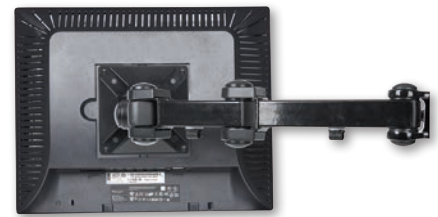

### Single Monitor Desk Mount

[461542]

- Detachable VESA Plate Design: enables easy installation
- Cable Management: keep everything organized
- 360° Rotary VESA Plate: for more viewing experience
- Extended arm and free rotated double joint
- Two Mounting Options: both desk clamp and grommet are included
- Freely Adjusting Height: for an optimal ergonomic position

Screen Size  
13"-32"

Weight Capacity  
8kg/17.6lbs

VESA Compatible  
75x75 100x100

Tilt Range  
+45°--45°

Swivel Range  
+90°--90°

Screen Rotation  
360°

Cable Management

- Detachable VESA Plate Design: enables easy installation
- Cable Management: keep everything organized
- 360° Rotary VESA Plate: for more viewing experience
- Supports 10" to 17" Notebook up to 8 kg (17 lbs.)
- Adjusting Height: for an optimal ergonomic position

### Monitor Desk Mount with Laptop Holder

[462136]

Screen Size  
13"-32"

Weight Capacity  
8kg/17.6lbs

VESA Compatible  
75x75 100x100

Tilt Range  
+90°--35°

Swivel Range  
+90°--90°

Screen Rotation  
360°

Cable Management

Clamp or grommet installation

- Cable Management: keep everything organized
- 360° Rotary VESA Plate: for more viewing experience
- Extended arm and free rotated double joint
- Freely Adjusting Height: for an optimal ergonomic position