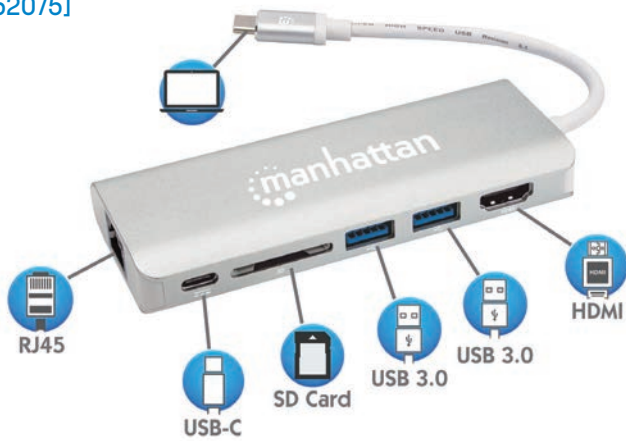

USB-C Multiport Adapter, 4K@30Hz

[152075]