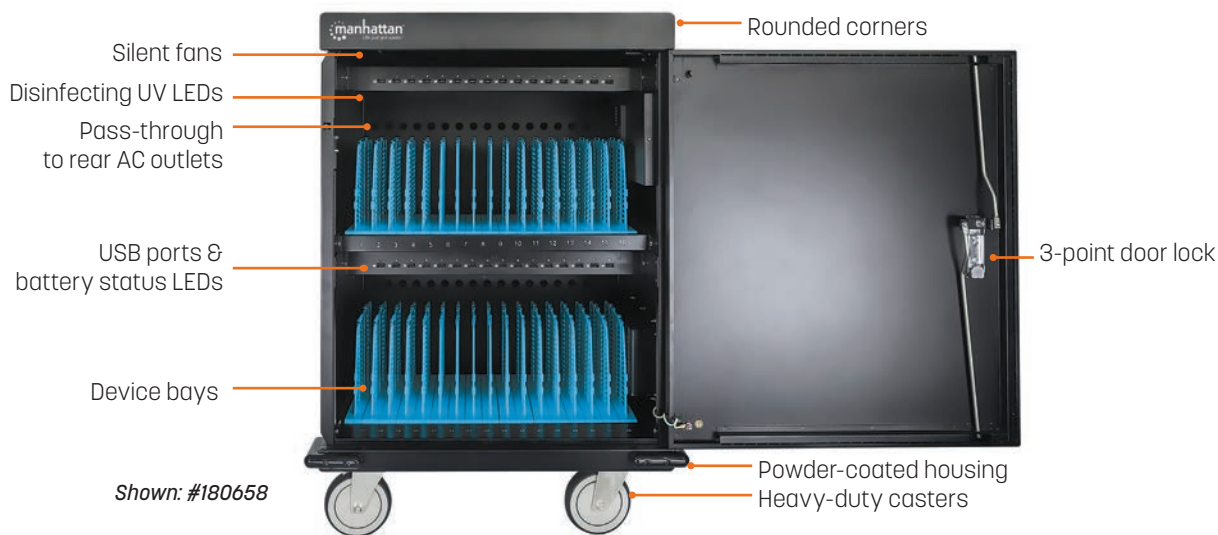

					UV disinfection		UV disinfection	
Model#	715942	715959	716000	102353	180351	180535	180542	180658
Device bays	10	20	32	32	16	10	32	32
Suitable devices	Smartphones & tablets up to 10"	Smartphones & tablets up to 10"	Smartphones & tablets up to 12"	Chromebooks, smartphones & tablets up to 15.6"	Laptops, tablets & smartphones up to 15.6"	Laptops, tablets & smartphones up to 15.6"	Laptops, tablets & smartphones up to 15.6"	Laptops, tablets & smartphones up to 15.6"
Charging ports	10 USB-C ports	20 USB-C ports	32 USB-C ports + 1 USB-A port + 2 AC outlets	32 USB-C ports	16 USB-C ports	10 UK AC outlets (other versions available on request)	32 UK AC outlets (other versions available on request)	32 USB-A ports + 32 AC outlets
Output power per USB port	18 W	18 W	18 W	18 W	65 W	-	-	2.4 A / 5 V
USB-C Power Delivery	Yes	Yes	Yes	Yes	Yes	-	-	-
UV disinfection	-	-	-	-	Yes	-	-	Yes
Built-in cable management	Yes	Yes	Yes	Yes	Yes	Yes	Yes	Yes
Reversible door	-	-	-	-	Yes	Yes	Yes	Yes
Lock	Key	Key	Pin code	Key	Key	Key	Key	Key
Power input	IEC320 C20	IEC320 C20	IEC320 C20	IEC320 C14	IEC320 C14	IEC320 C14	IEC320 C14	IEC320 C14
Wall-mountable	-	-	-	-	Yes	Yes	-	-
Stackable	-	-	-	-	Yes	Yes	-	-
Mobility	Stationary	Stationary	Casters	Casters	Optional casters & handle included	Stationary	Casters	Casters
External unit dimensions	370 (D) x 360 (W) x 345 (H) mm	370 (D) x 610 (W) x 345 (H) mm	460 (D) x 633 (W) x 575 (H) mm	633 (D) x 633 (W) x 1013 (H) mm	471 (D) x 633 (W) x 463 (H) mm	437 (D) x 460 (W) x 485 (H) mm	645 (D) x 642 (W) x 697 (H) mm	577 (D) x 645 (W) x 1029 (H) mm
Weight	15 kg	18 kg	45 kg	57 kg	31 kg	15 kg	55 kg	73 kg