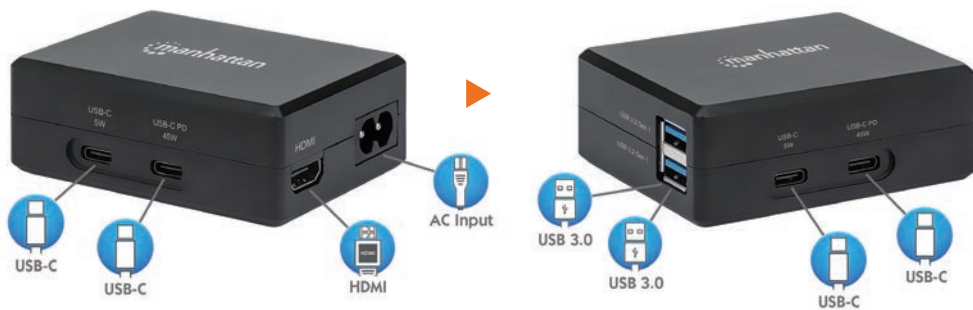

Compact Travel Dock With PD Charger, 1080p@60Hz

[130554]