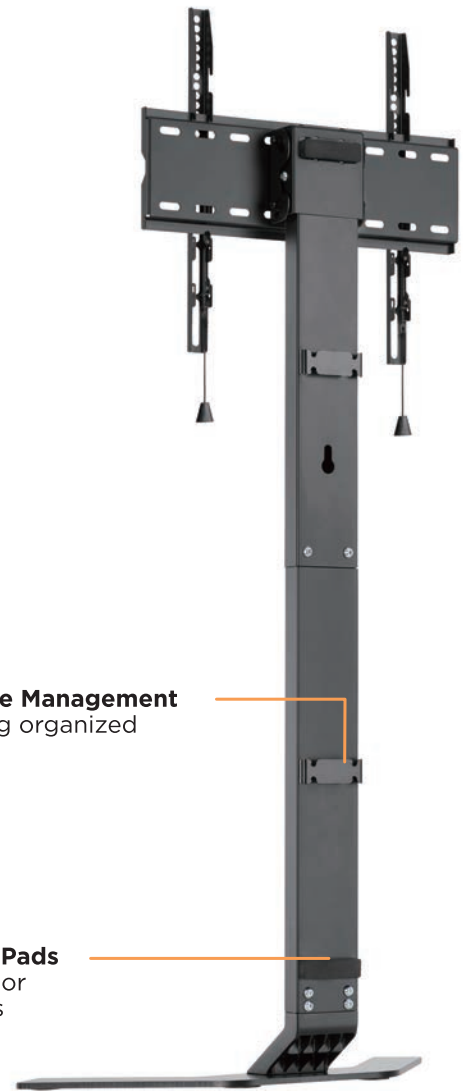

### Full-Motion TV Wall Mount

[461337]

Screen Size  
37"-70"

Weight Capacity  
35 kg

Tilt Range  
+10°~-15°

Swivel Range  
+90°~-90°

Screen Level  
+3°~-3°

Cable Management

VESA Compatible  
200x200, 300x300, 400x200, 400x400, 600x400

**Ultra Slim TV Floor Standing Mount**

[462044]

**NEW**

**Toolless Tilting**  
for effortless positioning and optimal viewing experience

**Magnetic Pull Straps**  
easy to hide when not used

**Integrated Cable Management**  
keeps everything organized

**Soft EVA Foam Pads**  
avoid scratches or damage to walls

**Safety Kits Included**

attach the stand to the wall to prevent accidental tipping

**Angled Design**

fits over baseboards while providing increased stability

Screen Size  
32"-70"

Weight Capacity  
40 kg

Tilt Range  
+3°~-10°

Height Adjustable  
1057, 1115 & 1173 mm

Spring  
Lock

Cable  
Management