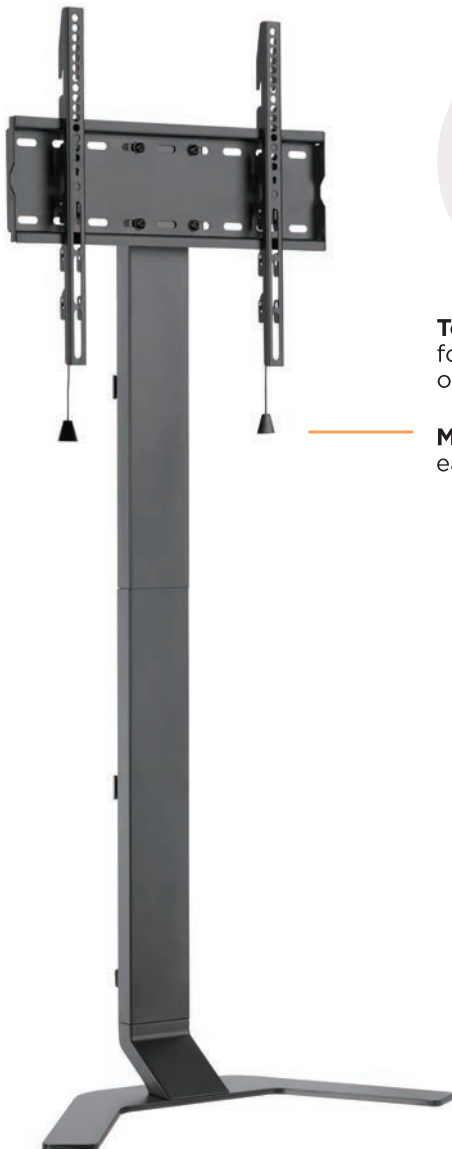

Cable Management

VESA Compatible  
75x75, 100x100,  
200x100, 200x200

- Free-Tilting Design: makes easy forward or backward adjustment for better viewing and reduced glare
- Swiveling Arm(s): offer(s) maximum viewing flexibility
- Built-In Level Adjustment: ensures perfect positioning
- Cable Management: keep everything organized
- Sturdy Steel Construction: provides a solid and long-lasting performance

### Full-Motion TV Wall Mount

[461337]

Screen Size  
37"-70"

Weight Capacity  
35 kg

Tilt Range  
+10°~-15°

Swivel Range  
+90°~-90°

Screen Level  
+3°~-3°

Cable Management

VESA Compatible  
200x200, 300x300, 400x200, 400x400, 600x400

**Ultra Slim TV Floor Standing Mount**

[462044]

**NEW**

**Toolless Tilting**  
for effortless positioning and optimal viewing experience

**Magnetic Pull Straps**  
easy to hide when not used

**Angled Design**

fits over baseboards while providing increased stability

Screen Size  
32"-70"

Weight Capacity  
40 kg

Tilt Range  
+3°~-10°

Height Adjustable  
1057, 1115 & 1173 mm

Spring  
Lock

Cable  
Management