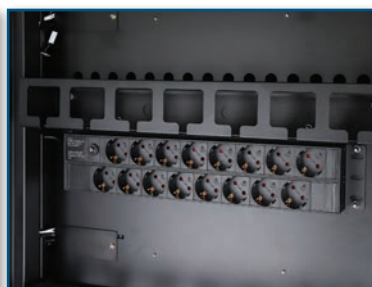

NEW

UVC Charging Cart with 32 USB-A Ports and 32 AC Outlets

[180658] Power Management System USB-A Ports with Power per Port up to 2.4 A / 5 V, AC Outlets in Rear-Mount PDUs, Disinfecting UVC LEDs, Spacious Device Bays, Lockable, Surge Protection, Black

- USB-A charging ports (32 total) with power up to 2.4 A / 5 V per port on the front
- AC outlets (32 total) in PDUs mounted on the back
- High-tech Power Management System that prevents overload at anytime
- Integrated UV LEDs to eliminate 99.99% of germs, viruses and bacteria
- Sturdy, stainless handle and four heavy-duty wheels