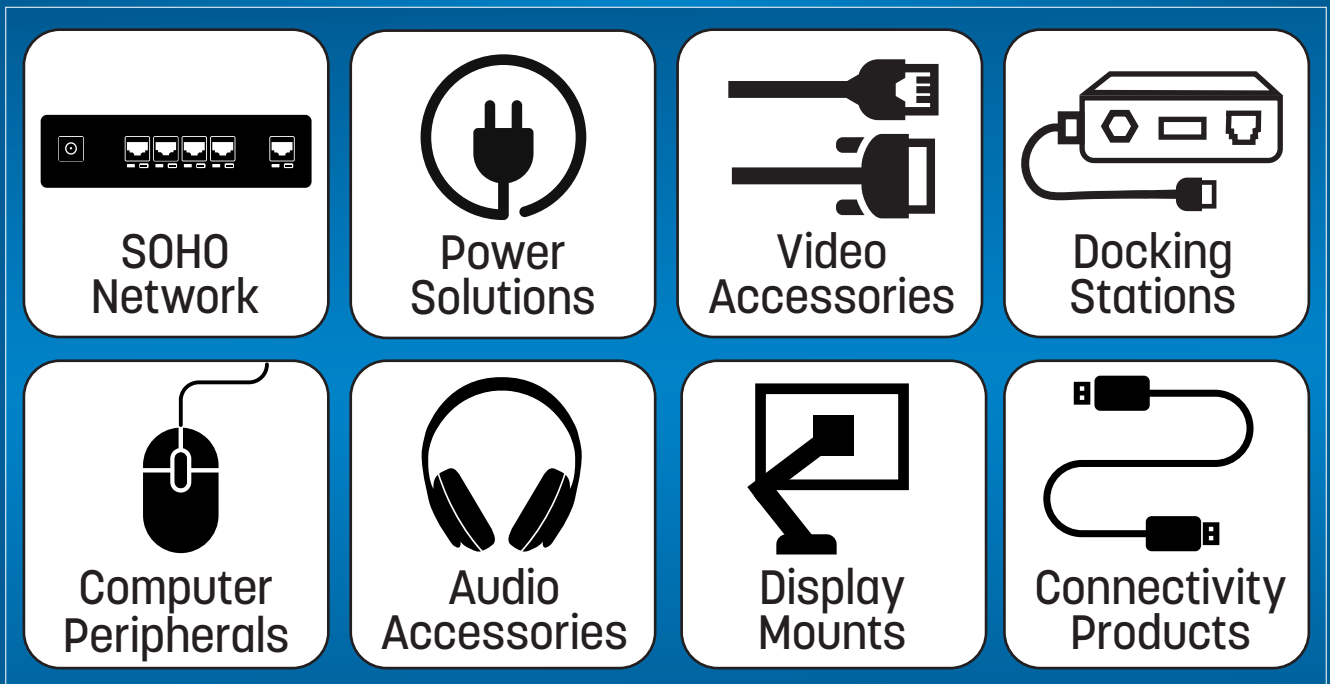

## Reseller Technology Essentials 2022

Featuring 8K@60Hz Certified Ultra High Speed HDMI Cables

- 8K@60Hz and 4K@120Hz
- Officially licensed and certified
- 48 Gbps bandwidth
- Dynamic HDR
- Gold-plated contacts
- Double shielding
- Braided, tangle-resistant design