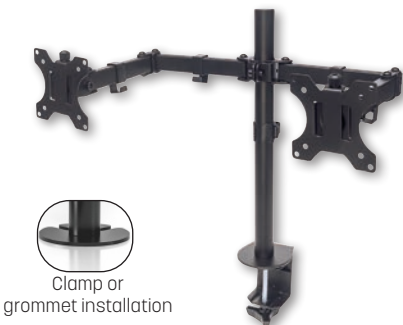

Cable Management

Clamp or grommet installation

- Cable Management: keep everything organized
- 360° Rotary VESA Plate: for more viewing experience
- Extended arm and free rotated double joint
- Freely Adjusting Height: for an optimal ergonomic position

### Dual Monitor Desk Mount

[420808]

Screen Size  
13"-24"

Weight Capacity  
6kg/13lbs

VESA Compatible  
75x75 100x100

Tilt Range  
+90°--90°

Swivel Range  
+90°--90°

Screen Rotation  
360°

Cable Management

Clamp or grommet installation

- Detachable VESA Plate Design: enables easy installation
- Cable Management: keep everything organized
- 360° Rotary VESA Plate: for more viewing experience
- Extended arm and free rotated double joint
- Two Mounting Options: both desk clamp and grommet are included
- Freely Adjusting Height: for an optimal ergonomic position