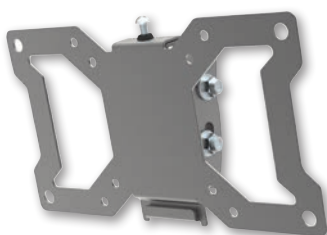

### Ultra-Slim Fixed Monitor Wall Mount

[423731]

- Sturdy Steel Construction: provides a solid and long-lasting performance
- Open Architecture: provides increased ventilation and easier access to wires
- Low Profile: ensures TV is close to the wall for a sleek finish(works well with ultra-thin flat panel TVs)

### Low-Profile Fixed TV Wall Mount

[460934]

- Sturdy Steel Construction: provides a solid and long-lasting performance
- Easy installation ideal for home, office and commercial applications
- Optimize views with -15° to 10° tilt adjustment
- Provides effortless adjustment of viewing angle without the use of tools