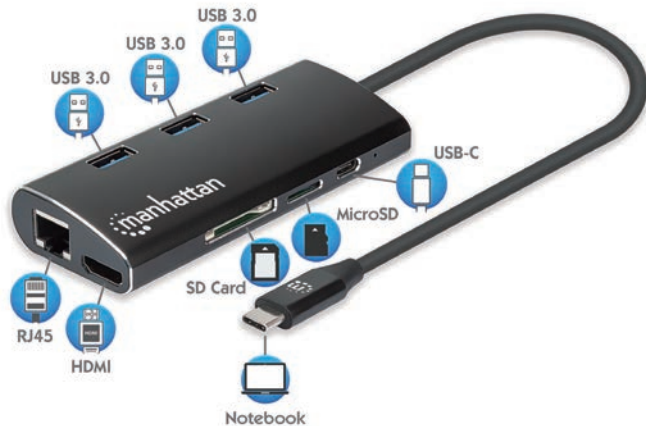

### USB-C 11-in-1 Docking Station, 4K@30Hz

[152808]

### USB-C 8-in-1 Dock with Wireless Charging Pad, 4K@30Hz

[166560]

**USB-C Multiport Adapter, 4K@30Hz**

[152440]

**USB-C to Dual HDMI Multiport Adapter, 4K@30Hz**

[152747]

**USB-C Multiport Adapter, 4K@30Hz**