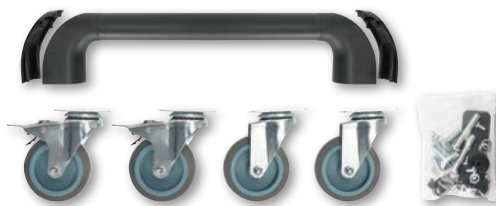

USB-C Power Delivery (PD 3.0) charging ports with power per port up to 65 W; no additional wall chargers required. USB-C charging cables available on page 80-82

Wall-mount option saves space and prevents theft.