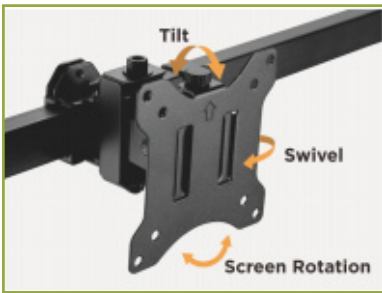

Monitor Desk Stands and Mounts

Position your monitor(s) ergonomically above the desktop to increase work space, reduce eye strain and improve posture

Detachable VESA Plate
enables easy installation

Shown: 461658