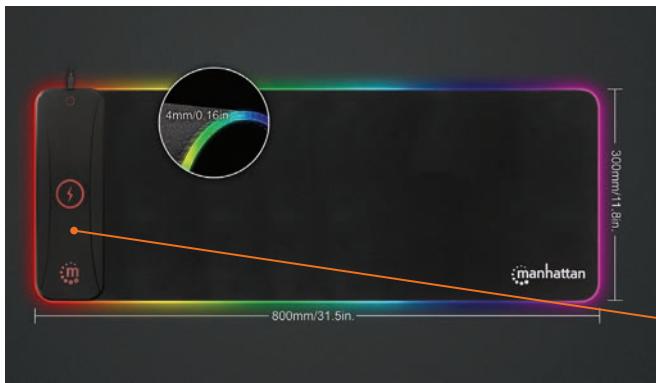

**XXL RGB LED Gaming Mousepad with Wireless Charger - 10 W**

**NEW**

[425513] Water-resistant 800 x 300 mm Surface, Qi®-compatible Wireless Charging Pad up to 10 W, Adjustable Color-LED Lighting Modes

**XXL RGB LED Gaming Mousepad**