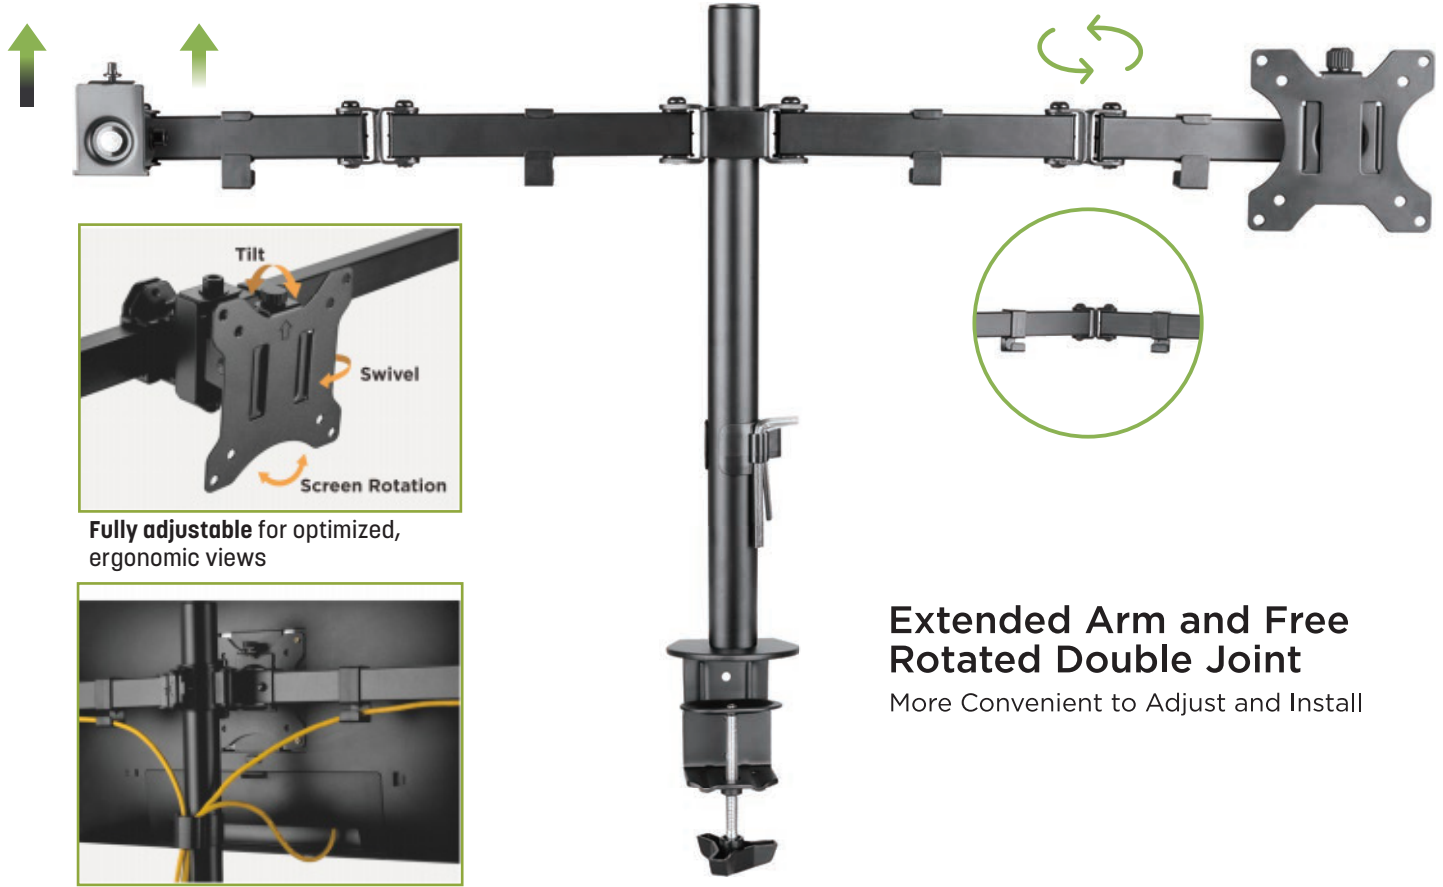

**NEW**

**Power Strip with 6 Surge Protector Outlets and Switch**

[168311] EU version  
[166843] UK version  
Built-in 2 m Power Cord, 250 Joule Surge Protection, 13/16 A, On/Off Switch

# Monitor Desk Stands and Mounts

Position your monitor(s) ergonomically above the desktop to increase work space, reduce eye strain and improve posture

**Detachable VESA Plate**  
enables easy installation

*Shown: 461658*

**Fully adjustable** for optimized, ergonomic views

**Built-in cable management** to minimize clutter

**Extended Arm and Free Rotated Double Joint**  
More Convenient to Adjust and Install