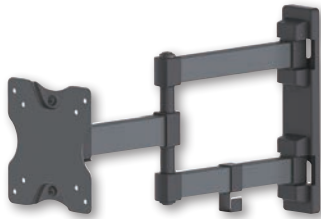

### Low-Profile Tilting TV Wall Mount

[460941]

Screen Size  
32"-55"

Weight Capacity  
35 kg

Tilt Range  
0°~14°

Profile to Wall  
36 mm

VESA Compatible  
200x200, 300x300, 400x200 & 400x400

- Sturdy Steel Construction: provides a solid and long-lasting performance
- Easy-Grip Knobs: for quick tilt and lock
- Swiveling Arm(s): offer(s) maximum viewing flexibility
- 360° Rotary VESA Plate: for more viewing experience

### Articulating Monitor Wall Mount

[432351]

Screen Size  
13"-22"

Weight Capacity  
12 kg

Tilt Range  
+90°~-90°

Swivel Range  
+90°~-90°

Screen Rotation  
+180°~-180°

VESA Compatible  
75x75, 100x100

- Built-In Level Adjustment: ensures perfect positioning
- Direction Indicator: assures correct installation
- Sturdy Steel Construction: provides a solid and long-lasting performance
- Cable Management: keep everything organized
- Detachable VESA Plate Design: enables easy installation