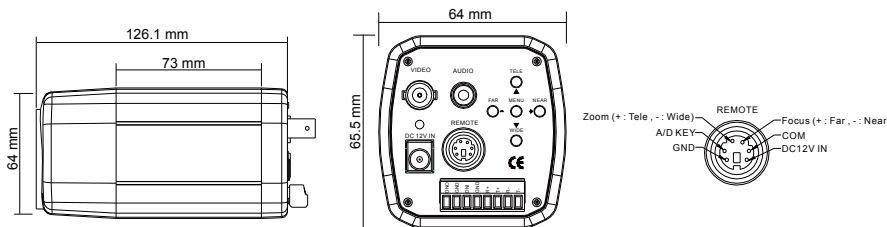

Option :

RYK-8340
Wire Remote Controller

RYK-8505L
IR Housing

Model Name	RYK-AF301A	RYK-AF302A
Image Device	1/4" Color Sony EX-View HAD (Hi-Res.)	1/4" Color Sony EX-View HAD (WDR, Hi-Res.)
Picture Elements	NTSC:768x494, PAL:752x582	
Resolution	470 TVL	
Min. Illumination	0.01 Lux (Night / BW), 0.5 Lux (Day / Color) / F1.6	
S/N Ratio	More than 48dB	
Electronic Shutter	NTSC:1/60~1/30,000, PAL:1/50~1/30,000	NTSC:1/60~1/50,000, PAL:1/50~1/50,000
Flickerless Mode	On / Off (NTSC:1/100, PAL:1/120)	
Iris Control	Auto / Manual	
Lens Furnished	35x (ICR) Auto Focus Zoom (3.6~126mm / F1.6~4.2), Video AF	
Digital Zoom Ratio	Basic 16x (Total Zoom Ratio 560x), 2x~16x variable	Basic 10x (Total Zoom Ratio 350x), 2x~10x variable
Min. Shutting Distance	0.01m (WIDE), 1.5m (TELE)	
Camera Control	RS-485 / RS-422 (option: RS-232)	
Remote Control	6-pin Circular Connect: Zoom, Focus, A/D key, DC12V IN	
Key Control	Tele (Up), Wide (Down), Near (+), Far (-), Menu	
Protocol	YOKO / PELCO D&P / LG	
Zoom Speed	8 / 11 / 14 sec mode	Slow / Normal / High
Zoom / Focus Preset	128 preset points	
Focus Mode	Auto / Manual / Push Auto	
On Screen Display	Set-up menu	
Negative / Positive	On / Off	
Wide Dynamic Range (WDR)	—	On / Off
Day & Night (ICR)	AE / Sensor / Day / Night / External	
Day & Night Control	Day & Night output / Day & Night External input	
Brightness Control	Manual	
Wide Burst	On / Off	—
White Balance	Auto / Hue / Indoor / Outdoor / Manual / Push Auto	
Gain Control	Auto / Manual	
Motion Detection	—	On / Off
Privacy Masking	—	8 free areas (Area size adjustable)
Back Light Comp.	On / Auto (Center / Up / Down / Left / Right) / Super / Off	
Sync. System	Internal	
Video Output	1 Vp-p / 75 Ohms	
Audio Output	2 Vp-p / 50 Ohms	—
Power Supply	DC12V ±10%	
Power Consumption	340mA max.	440mA max.
Operating Temp.	-10°C ~ 50°C	