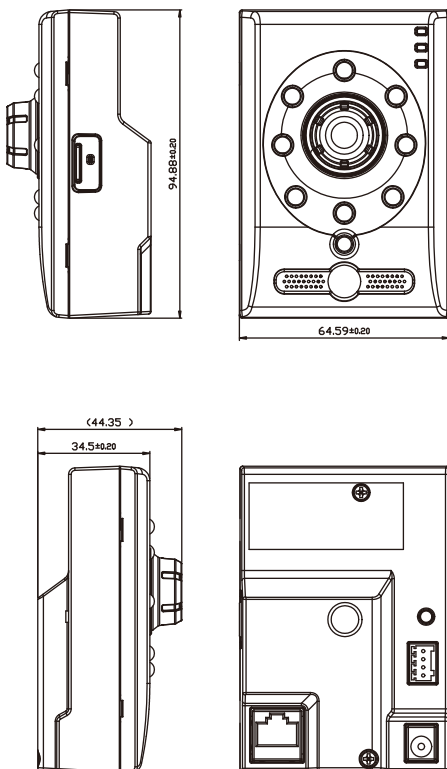

# Wireless Cube Network Camera

## RYK-IPC021W

### Dimensions