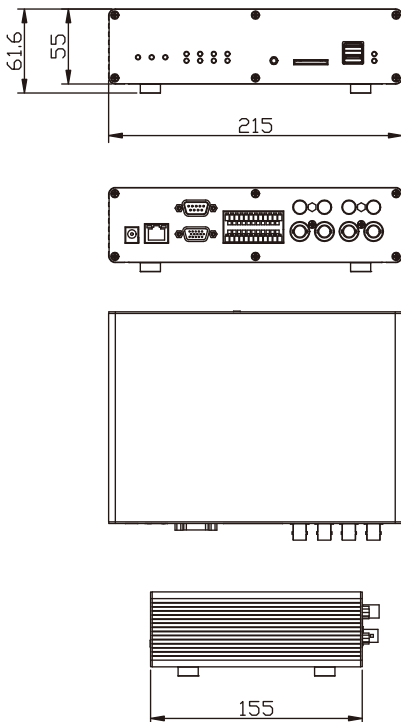

H.264 4ch 960H / 4CIF Video Server

RYK-VS410

Features

- H.264 Compression
- 4 Channel Video Recording
- Backup Recording
- RS485 Support PELCO D/P
- DC 12V 2A Output
- 2-Way Audio
- 4 x Digital I/O
- VGA Output
- SD Card Slot
- Free 64CH NVR Software
- USB External Wifi Dongle Support

Dimensions

Specifications

Model No.	RYK-VS410
VIDEO	
Video Compression	H.264
Video Streaming	Dual Streaming
Resolutions / Frame Rate	960 x 576 (PAL) @ 25fps x 4ch
Image Settings	Brightness, Contrast, Sharpness, Saturation, Hue
Flip & Mirror	Support
DNR	Support
De-Interlace Filter	3D Noise Filter
Video Input	BNC x 4
Video Output	VGA (D-SUB) X 1
AUDIO	
Audio Compression	AMR/ AAC
Audio Streaming	Two-Way, Full Duplex, Half Duplex
Audio Input	Type F Connector Coaxial Cable Line x 4 (Line In)
Audio Output	3.5 Phone Jack X 1
NETWORK	
Ethernet	RI-45 10BASE-T/100BASE-TX/1000BASE-T
Protocol	IPv4, TCP/IP, HTTP, RTSP/RTMP/RTCP, 3GPP, IGMP, FTP, DHCP, NTP, DNS, DDNS, PPPoE, Bonjour
Security	Password Protection, IP Address Filtering, HTTPS Encryption, Digest Authentication, User Access Log
Wireless	Support USB External Wifi Dongle
EVENT/ALARM	
Motion detection	Support (3Areas)
D/I & D/O	4 & 4 (Dry Contact)
Alarm events	File Upload Via FTP, HTTP And Email, Notification Via Email, HTTP And TCP, External Output Activation
Event List	Support
RECORDING	
Recording Format	MP4
SD	SD/SDHC Class10 32G
WEB Playback	Support
GENERAL	
RS485	Support (Pelco D/P)
RS232	Support (STD Serial Port)
USB	USB 2.0 X 2
Casing	Metal Casing
Power	DC 12V
Dimensions	215 x 55 x 155 mm
Weight	1300g
Operating conditions	0°C~ 60°C
Humidity	20 – 80% RH (Non-Condensing)
Approvals	CE / FCC / BSMI / CCC