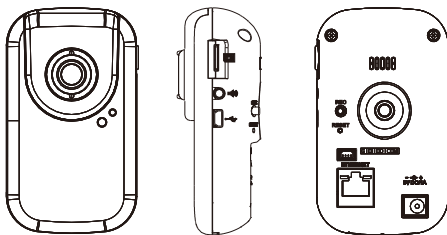

H.264 IP IR Cube Camera

RYK-IP1H30/1831

FEATURES

- H.264 & M-JPEG compression
- IR Distance 5M
- Built-in Microphone
- Triple streaming
- DC 12V / PoE AF
- 2-way audio
- Micro SD Card Slot
- Free 64CH NVR software
- Wireless Dongle IEEE 802.11b/g/n Support

SPECIFICATIONS

Model No.		RYK-IP1H00	RYK-IP1H30	RYK-IP1800	RYK-IP1831
IMAGE	Sensor	1/4" Progressive CMOS		1/2.7" Progressive CMOS	
	Resolution	1 Mega		2 Mega	
	Picture Elements	1280 x 720		1920 x 1080	
	Frame Rates	30fps			
	Shutter Speed	Automatic, Manual (1/4 ~ 1/10000 sec)			
	White Balance	Automatic, Manual (2800 ~ 8500K)			
	Gain Control	Automatic			
	Back Light Comp.	Yes			
	WDR	No			
	DNR	2D Noise Filter			
	IR-Cut filter Removable	-			Yes
Day & Night	Yes				
LENS	Lens Drive Type	f=4.2mm, F/1.8			
	Mount	M12			
	Iris	-			
	IR Illumination Distance	-	Max. 5M	-	Max. 5M
VIDEO	Video Compression	H.264 & M-JPEG			
	Video Streaming	3 Streaming			
	Flip & Mirror	Yes			
	Privacy Mask	3 areas			
	Motion Detection	3 areas			
AUDIO	Audio Compression	G.711			
	2way Audio	Yes			
	Audio In/Out	Built-in Speaker			
NETWORK	Microphone	Built-in Microphone			
	Ethernet	10/100 Base T Ethernet (RJ-45)			
	Protocol	HTTP, HTTPS, DHCP, PPPoE, DDNS, SMTP, FTP server, FTP client, NTP, Bonjour, QoS			
	Password Protection	Yes			
	Live Viewing User	10			
	Wireless	Support 802.11 b/g/n(Optional)			
APPLICATIONS	Network Storage	SecuCON NVR			
	Live Viewing	IE, SecuCON, SecuCON Mobile			
GENERAL	Vandal Proof	-			
	Weatherproof	-			
	Heater / FAN	-			
	SD Card Slot	Micro SD Card Slot			
	Alarm	-			
	Video Output	-			
	RS485	-			
	Power	DC 5V 1A/ IEEE 802.3 AF			
	PoE	IEEE 802.3 AF			
	Operating Temp.	0 °C ~ 50 °C / 32 °F ~ 122 °F			